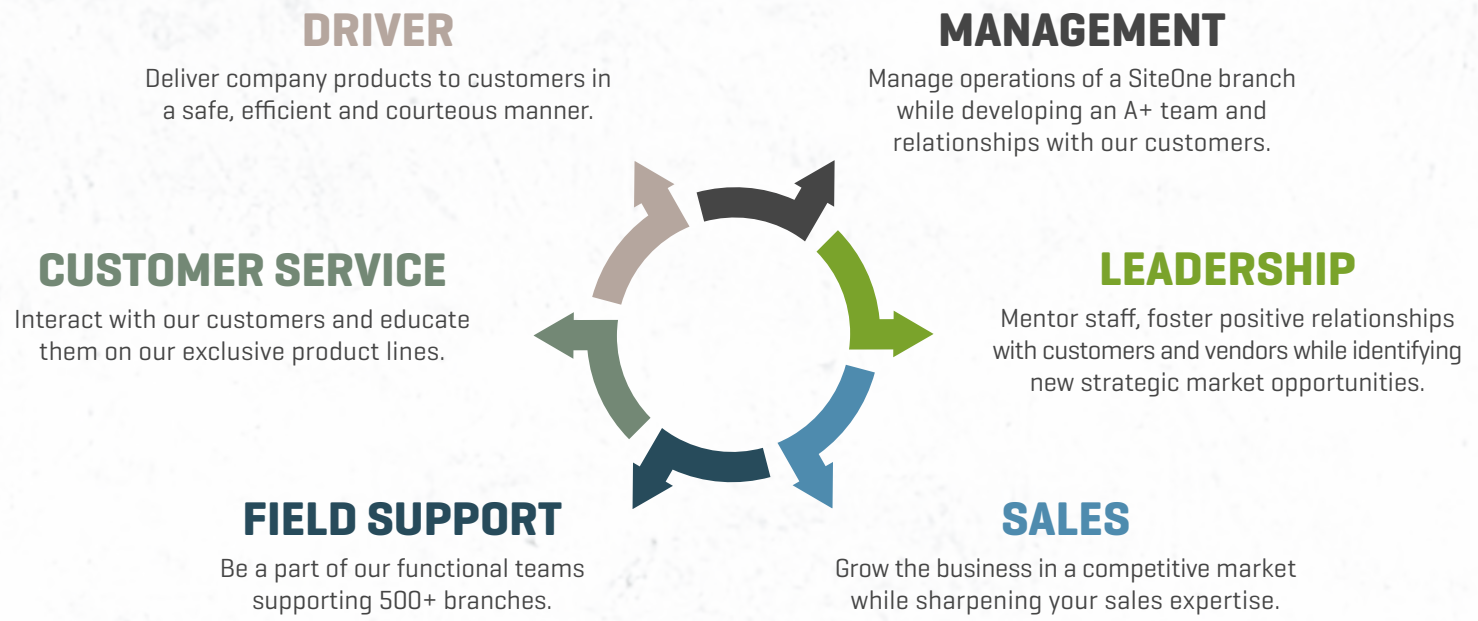

WHAT MAKES US GREAT

WHICH PATH WILL YOU TAKE?